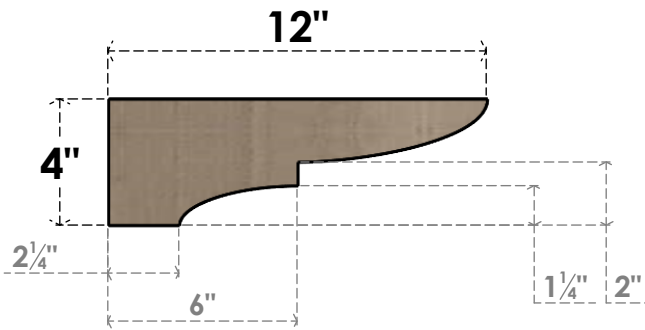

ITEM NUMBER: CORU02X12X04RIDRCPR

2"W X 12"D X 4"H SERIES 3 THIN RIDGEWOOD ROUGH CEDAR TIMBERTHANE
FAUX WOOD CORBEL, PRIMED

SIDE PROFILE

FRONT PROFILE

ISOMETRIC

EKENA MILLWORK
2300 WEST MAIN ST.
CLARKSVILLE, TX 75426
TOLL FREE: 866-607-0453
WWW.EKENAMILLWORK.COM

NOTES

1. INSTALLATION TO BE COMPLETED IN ACCORDANCE WITH MANUFACTURER'S SPECIFICATIONS.
2. DRAWING MAY NOT BE TO SCALE
3. THIS DRAWING IS INTENDED FOR DESIGN AND PLANNING PURPOSES ONLY.
4. ALL INFORMATION CONTAINED HEREIN WAS CURRENT AT THE TIME OF DEVELOPMENT BUT MUST BE REVIEWED AND APPROVED BY THE PRODUCT MANUFACTURER TO BE CONSIDERED ACCURATE.
5. TIMBERTHANE ARCHITECTURAL PRODUCTS ARE MADE FROM HIGH DENSITY URETHANE AND COME FACTORY PRIMED