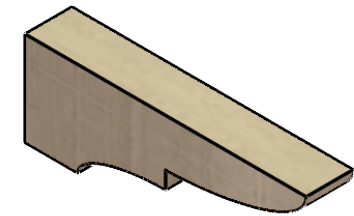

ITEM NUMBER: CORU02X12X04RIDRCPR

2"W X 12"D X 4"H SERIES 3 THIN RIDGEWOOD ROUGH CEDAR TIMBERTHANE
FAUX WOOD CORBEL, PRIMED

SIDE PROFILE

FRONT PROFILE

ISOMETRIC

EKENA MILLWORK
2300 WEST MAIN ST.
CLARKSVILLE, TX 75426
TOLL FREE: 866-607-0453
WWW.EKENAMILLWORK.COM