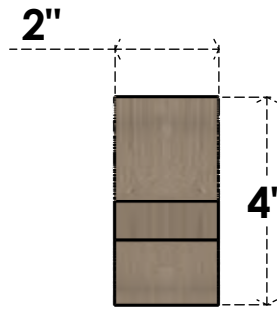

ITEM NUMBER: CORU02X12X04RIDRCPR

2"W X 12"D X 4"H SERIES 3 THIN RIDGEWOOD ROUGH CEDAR TIMBERTHANE
FAUX WOOD CORBEL, PRIMED

SIDE PROFILE

FRONT PROFILE

ISOMETRIC

EKENA MILLWORK
2300 WEST MAIN ST.
CLARKSVILLE, TX 75426
TOLL FREE: 866-607-0453
WWW.EKENAMILLWORK.COM

NOTES

1. INSTALLATION TO BE COMPLETED IN ACCORDANCE WITH MANUFACTURER'S SPECIFICATIONS.
2. DRAWING MAY NOT BE TO SCALE
3. THIS DRAWING IS INTENDED FOR DESIGN AND PLANNING PURPOSES ONLY.
4. ALL INFORMATION CONTAINED HEREIN WAS CURRENT AT THE TIME OF DEVELOPMENT BUT MUST BE REVIEWED AND APPROVED BY THE PRODUCT MANUFACTURER TO BE CONSIDERED ACCURATE.
5. TIMBERTHANE ARCHITECTURAL PRODUCTS ARE MADE FROM HIGH DENSITY URETHANE AND COME FACTORY PRIMED